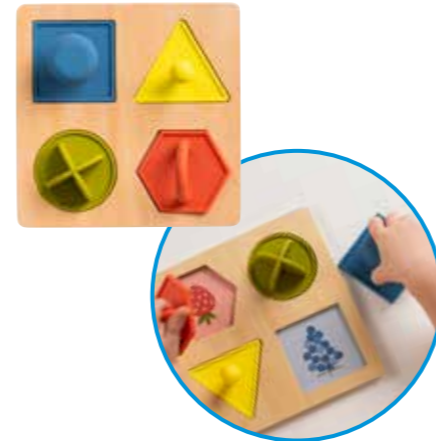

TAF13375 - My First Shapes Puzzle

Toddler matching puzzle featuring animals, fruits, colours and numbers, with easy grip silicone shapes.

Size 21 x 21 x 4.5cm | Box | 18m+