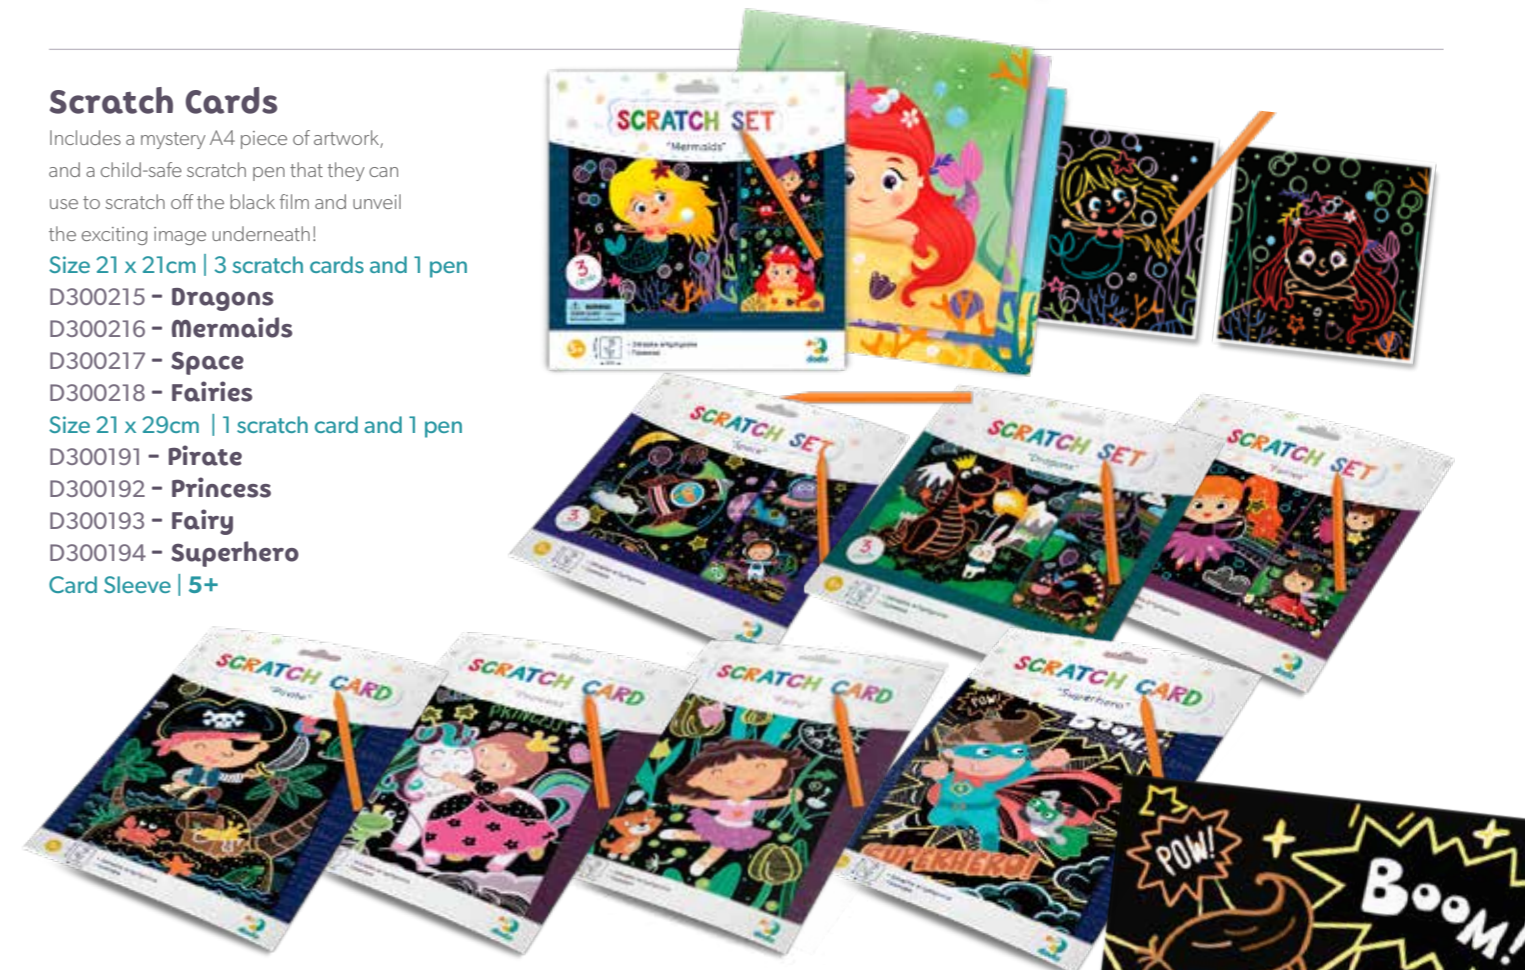

The perfect gift for children ages 5 years and upwards. Once the puzzle is built it will reveal a fun 'seek and find' picture border for added play value.

- D300133 - **World of Animals**
 - D300134 - **Underwater**
 - D300135 - **City Life**
 - D300140 - **Forest Friends**
 - D300259 - **Puzzle At the Zoo**
 - D300366 - **Fairytale Forest**
 - D300368 - **Outer Space**
 - D300370 - **On the Road**
- Size 31 x 45cm | 80 pcs | Box | 5+

Colouring Posters

Encourage your child's creative side with this large colouring poster from Dodo! Let them create an impressive large picture that they will be ever so proud of!

- D300289 - **Princesses**
 - D300290 - **Animal adventures**
 - D300328 - **Dinosaurs**
 - D300329 - **Pirates**
- Size 70 x 16cm | 1 Poster
Box | 5+

N.B. Pencils not supplied

Scratch Cards

Includes a mystery A4 piece of artwork, and a child-safe scratch pen that they can use to scratch off the black film and unveil the exciting image underneath!

- Size 21 x 21cm | 3 scratch cards and 1 pen
 - D300215 - **Dragons**
 - D300216 - **Mermaids**
 - D300217 - **Space**
 - D300218 - **Fairies**
 - Size 21 x 29cm | 1 scratch card and 1 pen
 - D300191 - **Pirate**
 - D300192 - **Princess**
 - D300193 - **Fairy**
 - D300194 - **Superhero**
- Card Sleeve | 5+