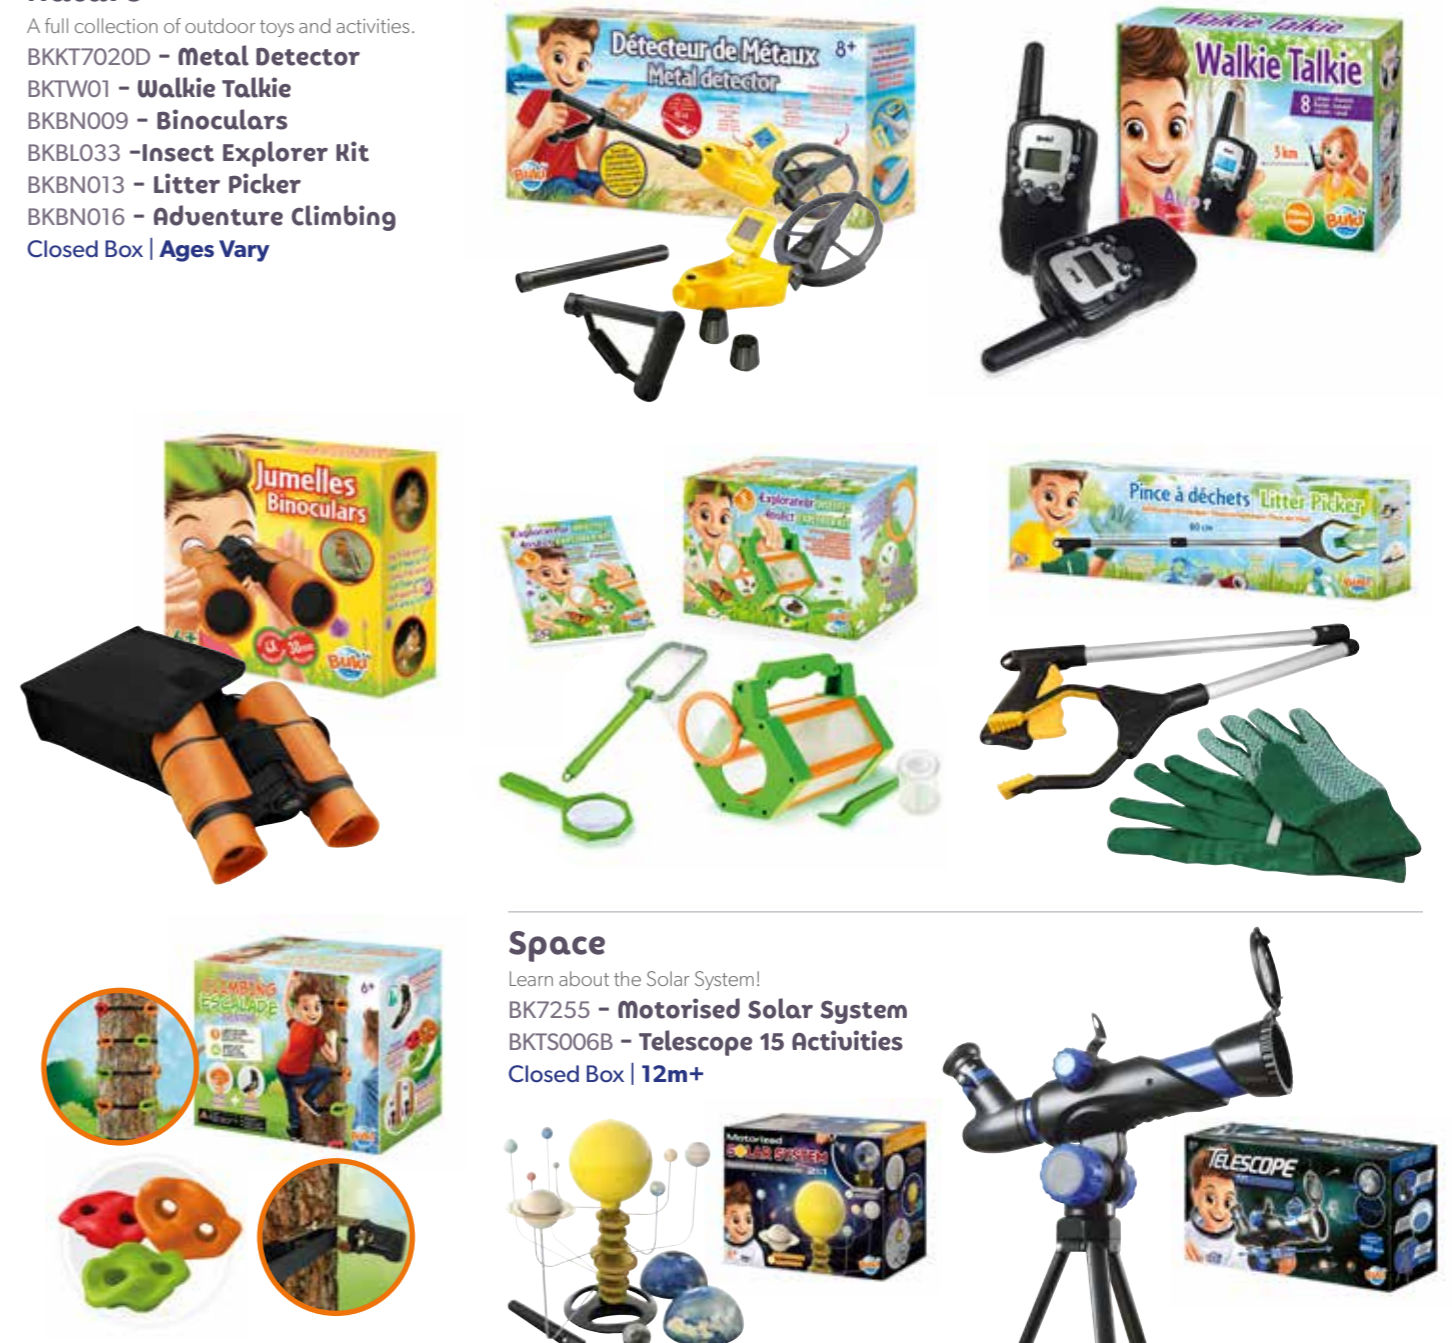

4 All Kids

Crafting and creative activities and sets.
 BKFK001 - **DIY Water Bottle**
 BKFK002 - **Scoubidou Kit**
 BKFK003 - **Activity Box**
 Closed Box | 6+

Get in touch for a full catalogue

Easy step by step instructions

Nature

A full collection of outdoor toys and activities.
 BKKT7020D - **Metal Detector**
 BKTW01 - **Walkie Talkie**
 BKBN009 - **Binoculars**
 BKBL033 - **Insect Explorer Kit**
 BKBN013 - **Litter Picker**
 BKBN016 - **Adventure Climbing**
 Closed Box | Ages Vary