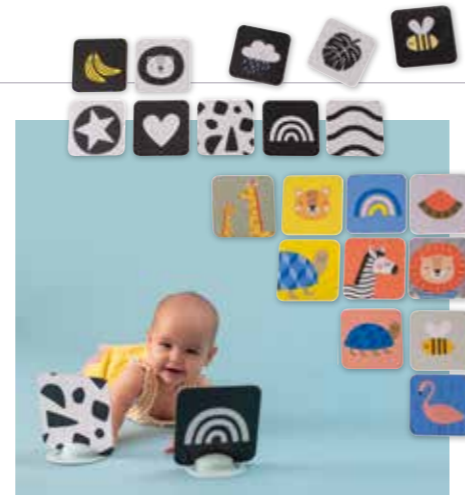

TAF12835 - My First Tummy Time Cards

A set of 15 double sided cards, a baby safe mirror and two tummy time stands, to provide baby with plenty of entertainment whilst on their tummies. With monochrome images for new-born eyes, richly coloured images and numbers the cards will also help baby learn as they grow.

Size 13.5cm | 16 pcs | Box | **0m+**