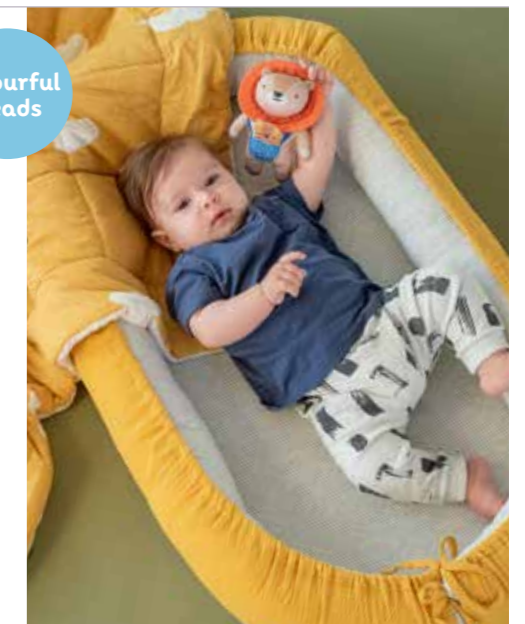

Colourful beads